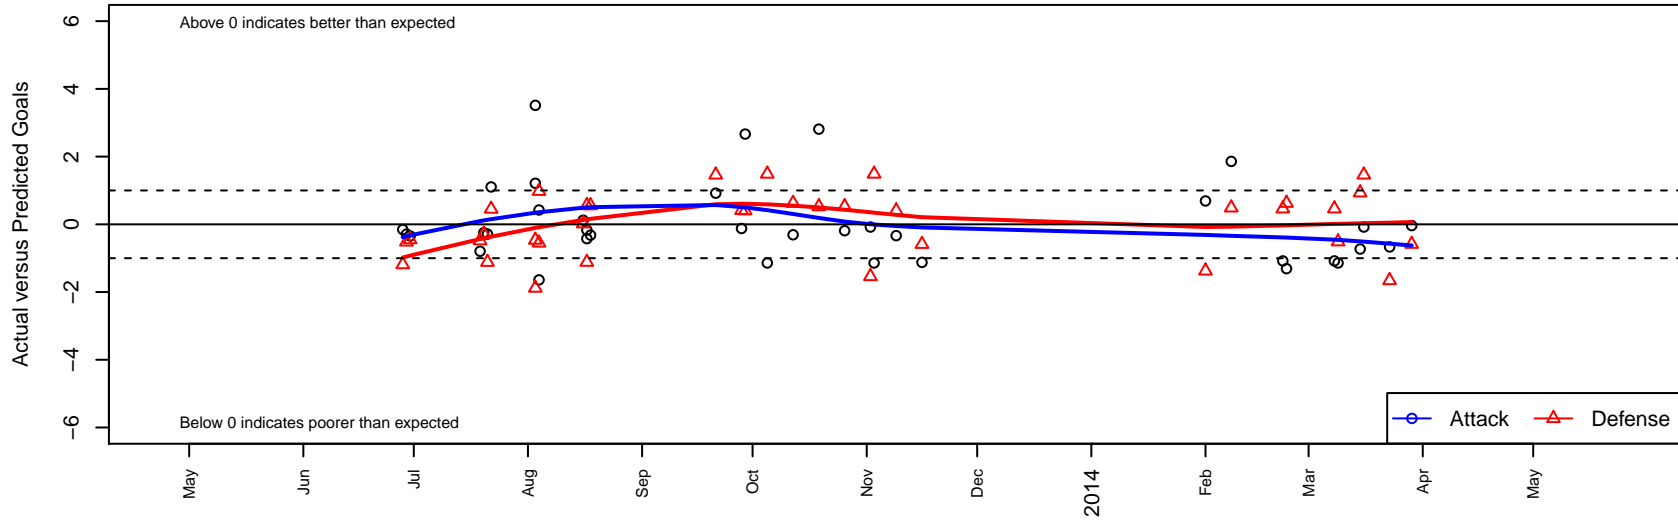

## RV Slammers White G02

Dots are actual minus expected GF (blue circles) and GA (red triangles).  
Blue line is smoothed change in attack strength. Red is smoothed change in defense strength.

	<b>date</b>	<b>home</b>		<b>away</b>		<b>venue</b>	<b>pred.home</b>	<b>pred.away</b>
3587	2014-03-29	RV Slammers White G02	1	Eastside FC Blue G02	2	Challenge Cup G02 Division 3 – Challenge 3	1.04	1.41
3563	2014-03-23	Three Rivers SC White G02	4	RV Slammers White G02	0	Challenge Cup G02 Division 3 – Challenge 3	2.34	0.67
3486	2014-03-16	FWFC White G02	0	RV Slammers White G02	2	Challenge Cup G02 Division 3 – Challenge 3	1.46	2.08
3442	2014-03-15	RV Slammers White G02	0	Blackhills FC Black G02	4	Challenge Cup G02 Division 3 – Challenge 3	0.73	4.93
3425	2014-03-09	WA Rush Nero G02	2	RV Slammers White G02	0	Spr RCL G02 Div 5	1.49	1.14
3401	2014-03-08	FWFC White G02	1	RV Slammers White G02	1	Spr RCL G02 Div 5	1.46	2.08
3252	2014-02-23	RV Slammers White G02	1	Eastside FC Grey G02	0	Spr RCL G02 Div 5	2.31	0.63
3233	2014-02-22	RV Slammers White G02	1	FWFC White G02	1	Spr RCL G02 Div 5	2.08	1.46
3174	2014-02-08	RV Slammers White G02	3	WA Rush Nero G02	1	Spr RCL G02 Div 5	1.14	1.49
3148	2014-02-01	Eastside FC Grey G02	2	RV Slammers White G02	3	Spr RCL G02 Div 5	0.63	2.31
2833	2013-11-16	FC Alliance B G02	3	RV Slammers White G02	0	RCL G02 Div 5	2.41	1.12
2722	2013-11-09	RV Slammers White G02	1	Three Rivers SC Yakima G02	2	RCL G02 Div 5	1.33	2.40
2636	2013-11-03	WA Rush Nero G02	0	RV Slammers White G02	0	RCL G02 Div 5	1.49	1.14
2593	2013-11-02	FWFC White G02	3	RV Slammers White G02	2	RCL G02 Div 5	1.46	2.08
2450	2013-10-26	Snohomish United White G02	0	RV Slammers White G02	5	RCL G02 Div 5	0.52	5.19
2311	2013-10-19	RV Slammers White G02	8	Snohomish United White G02	0	RCL G02 Div 5	5.19	0.52
2157	2013-10-12	Eastside FC Grey G02	0	RV Slammers White G02	2	RCL G02 Div 5	0.63	2.31
1967	2013-10-05	RV Slammers White G02	0	WA Rush Nero G02	0	RCL G02 Div 5	1.14	1.49
1843	2013-09-29	Three Rivers SC Yakima G02	2	RV Slammers White G02	4	RCL G02 Div 5	2.40	1.33
1789	2013-09-28	RV Slammers White G02	1	FC Alliance B G02	2	RCL G02 Div 5	1.12	2.41
1641	2013-09-21	RV Slammers White G02	3	FWFC White G02	0	RCL G02 Div 5	2.08	1.46
1008	2013-08-18	RV Slammers White G02	2	Washington Timbers Screammers G02	1	Mt Hood Challenge GU11 8v8 Bronze	2.32	1.55
944	2013-08-17	RV Slammers White G02	1	Albany FC Heat G03	5	Mt Hood Challenge GU11 8v8 Bronze	1.42	3.88
961	2013-08-17	RV Slammers White G02	1	Washington Timbers Panthers G02	0	Mt Hood Challenge GU11 8v8 Bronze	1.17	0.56
905	2013-08-16	RV Slammers White G02	1	Rogue Valley Timbers Red G02	5	Mt Hood Challenge GU11 8v8 Bronze	0.88	5.02
706	2013-08-04	RV Slammers White G02	2	Highline Select G02	1	SeaTac Cup U11 B U11	1.58	1.98
707	2013-08-04	MVP Marauders White G02	2	RV Slammers White G02	0	SeaTac Cup U11 B U11	1.45	1.64
665	2013-08-03	SSC Shadow Morgan G02	1	RV Slammers White G02	8	SeaTac Cup U11 B U11	0.54	4.49